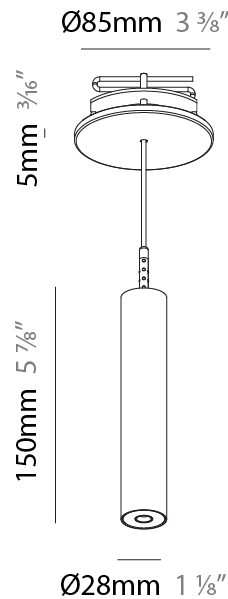

PHYSICAL

Shape: Cylinder
Diameter (mm): 28
Diameter (in): 1 1/8
Height (mm): 150
Height (in): 5 7/8
Max. Overall Height (mm): 2150
Max. Overall Height (in): 84 3/8
Min. Recessing Depth (mm): 75
Min. Recessing Depth (in): 2 15/16
Light Distribution: Downlight
Weight (kg): 0.274
Weight (lbs): 0.60
Fixture Finish: SSR / BKV / CWI / CRY / HAB / UFT / ITA / RUA / FTG / MYG / LOD / PUS / FRO / FUP / KIA / POP / BLS / SPG / MEY / GOH / GUM / CHC / COM / ABZ / JAG / OBR / MOS / ROR
Fixture Material: Aluminum
Cable Details: 2000mm or 4000mm Black Cable
Cut-out Measurements: 68mm / 2 11/16"

ELECTRICAL

Lamp Type: LED (Zhaga Standard)
Input Wattage (W): 6.6
Total Output Wattage (W): 6
Dimming: Tri-Mode (Non-Dimming and Phase Dimming (120Vac only) and 0-10V Dimming)
Driver Included: Yes
Driver Location: External
Driver Type: Constant Current - Universal
Driver Class: Class 2
Housing: ENCP3 w/Quick Connect
Input Voltage (V): 120 - 277
Constant Current (MA): 500

LED

Number of LEDs: 1
Color Temperature (°K): 2700 / 3000 / 4000
Max. Delivered Lumen (lm): 330 / 360 / 380
CRI: >90 CRI
Lamp Life (hrs): 50000
Upon Request: ***3500K available in minimum quantities (larger quantities upon request)

OPTICAL

Optic°: 24 / 32 / 34 / 55 / 58

RATINGS AND CERTIFICATIONS

Certified By: Certified for North American Standards
IP rating: IP20