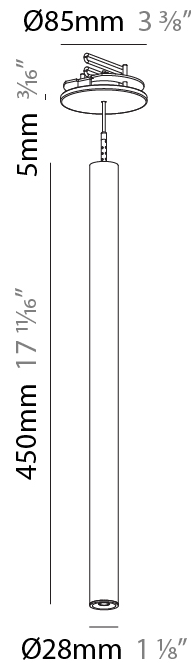

ELECTRICAL

Lamp Type: LED (Zhaga Standard)
Input Wattage (W): 6.4
Total Output Wattage (W): 6
Dimming: Tri-Mode (Non-Dimming and Phase Dimming (120Vac only) and 0-10V Dimming)
Driver Included: Yes
Driver Location: External
Driver Type: Constant Current - Universal
Driver Class: Class 2
Housing: ENCP3 w/Quick Connect
Input Voltage (V): 120 - 277
Constant Current (MA): 500

LED

Number of LEDs: 1
Color Temperature (°K): 2700 / 3000 / 3500 / 4000
Max. Delivered Lumen (lm): Max 381 / 404 / 426 / 438
Nominal Lumen (lm): 460 / 487 / 514 / 528
CRI: >90 CRI
Lamp Life (hrs): 50000

OPTICAL

Reflector: 20 / 26 / 56

RATINGS AND CERTIFICATIONS

Certified By: CSA Certified to UL and CSA Standards

IP Rating: IP20 © 2024, T 1800-388-3382, F 416-247-9319, www.zaneen.com

Available for International specifications by adding 'INT' at the end of the existing Model #. For assistance on 'custom' specifications, contact zteam@zaneen.com. In a constant effort to supply the best product, we reserve the right to change specifications or materials without notice. The most recent specification sheets are found at zaneen.com