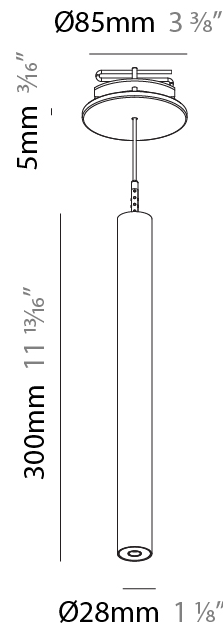

PHYSICAL

Shape: Cylinder
Diameter (mm): 28
Diameter (in): 1 1/8
Height (mm): 300
Height (in): 11 13/16
Max. Overall Height (mm): 2300
Max. Overall Height (in): 90 3/16
Min. Recessing Depth (mm): 75
Min. Recessing Depth (in): 2 15/16
Light Distribution: Downlight
Weight (kg): 0.389
Weight (lbs): 0.856
Fixture Finish: SSR / BKV / CWI / CRY / HAB / UFT / ITA / RUA / FTG / MYG / LOD / PUS / FRO / FUP / KIA / POP / BLS / SPG / MEY / GOH / GUM / CHC / COM / ABZ / JAG / OBR / MOS / ROR
Fixture Material: Aluminum
Cable Details: 2000mm or 4000mm Black Cable
Cut-out Measurements: 68mm / 2 11/16"

ELECTRICAL

Lamp Type: LED (Zhaga Standard)
Input Wattage (W): 6.6
Total Output Wattage (W): 6
Dimming: Tri-Mode (Non-Dimming and Phase Dimming (120Vac only) and 0-10V Dimming)
Driver Included: Yes
Driver Location: External
Driver Type: Constant Current - Universal
Driver Class: Class 2
Housing: ENCP3 w/Quick Connect
Input Voltage (V): 120 - 277
Constant Current (MA): 500

LED

Number of LEDs: 1
Color Temperature (°K): 2700 / 3000 / 4000
Max. Delivered Lumen (lm): 330 / 360 / 380
CRI: >90 CRI
Lamp Life (hrs): 50000
Upon Request: ***3500K available in minimum quantities (larger quantities upon request)

OPTICAL

Optic°: 24 / 32 / 34 / 55 / 58

RATINGS AND CERTIFICATIONS

Certified By: Certified for North American Standards
IP rating: IP20